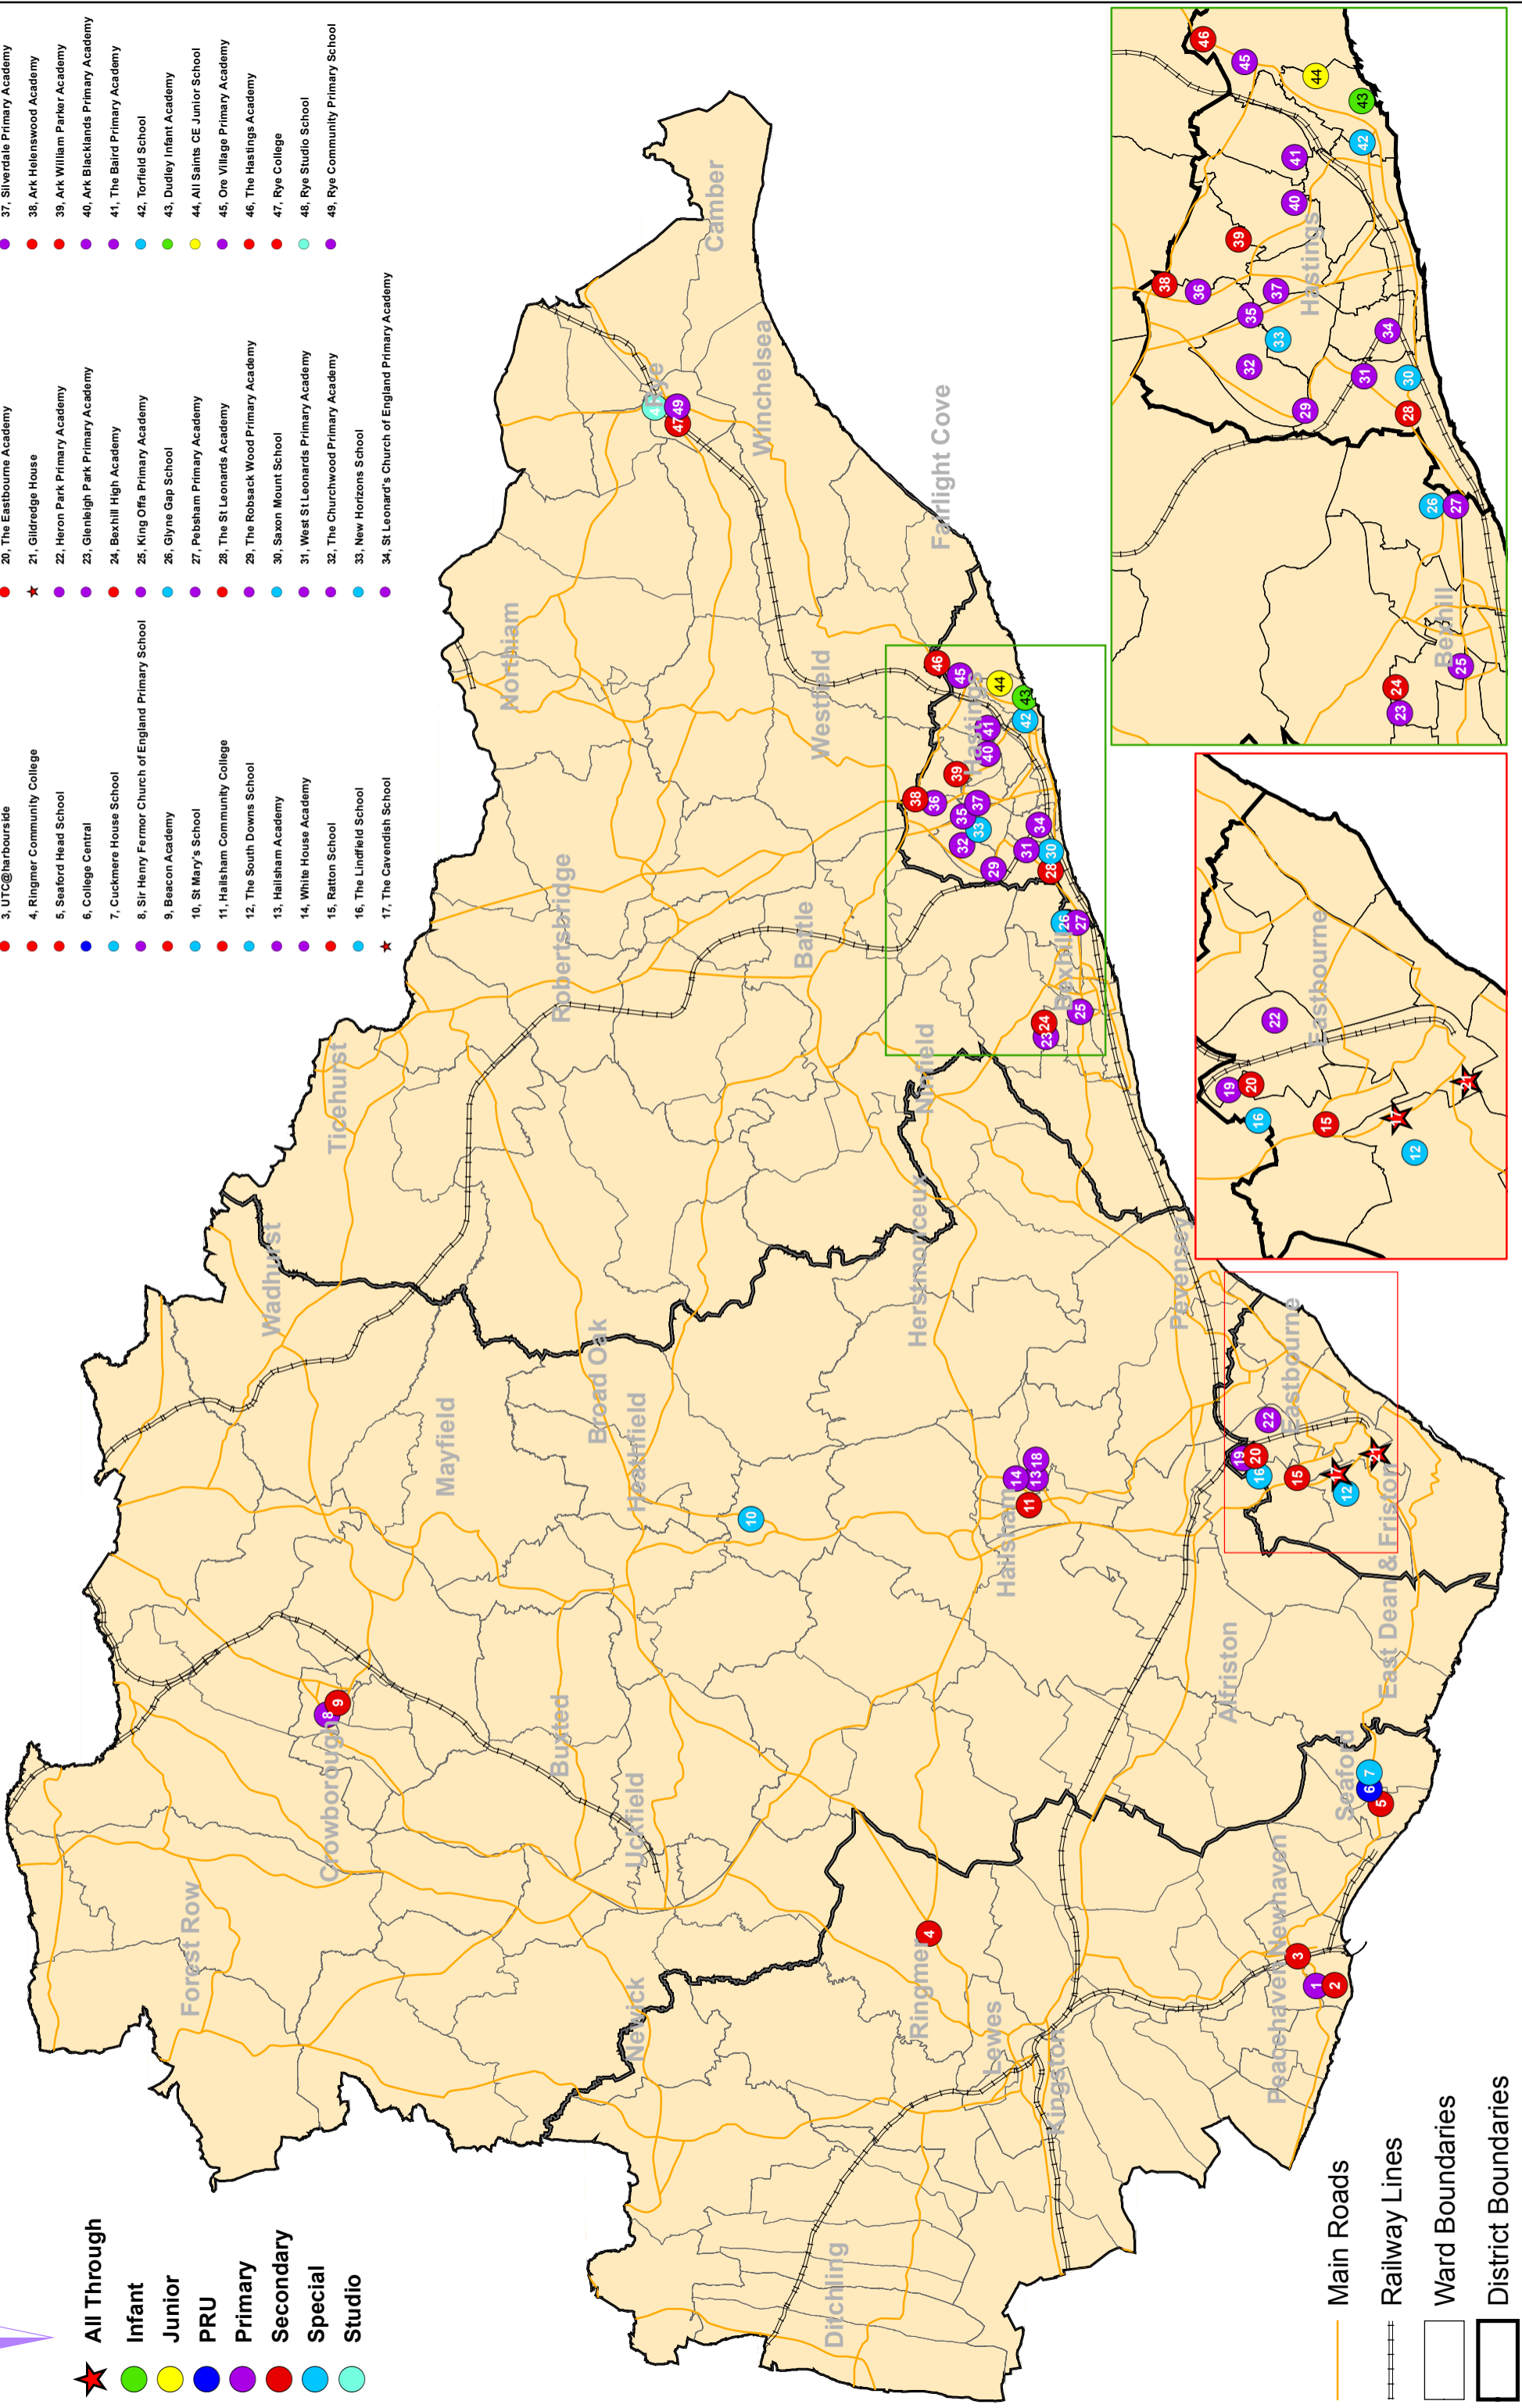

East Sussex Non-maintained Schools

- All Through
- Infant
- Junior
- PRU
- Primary
- Secondary
- Special
- Studio

- 1. Newhaven Academy
- 2. Seahaven Academy
- 3. UTC@harbourside
- 4. Ringmer Community College
- 5. Seaford Head School
- 6. College Central
- 7. Cuckmere House School
- 8. Sir Henry Fermoer Church of England Primary School
- 9. Beacon Academy
- 10. St Mary's School
- 11. Hailsham Community College
- 12. The South Downs School
- 13. Hailsham Academy
- 14. White House Academy
- 15. Rattoon School
- 16. The Lindfield School
- 17. The Cavendish School
- 18. Marshlands Academy
- 19. Oakwood Primary Academy
- 20. The Eastbourne Academy
- 21. Gildredge House
- 22. Heron Park Primary Academy
- 23. Glenleigh Park Primary Academy
- 24. Bexhill High Academy
- 25. King Ofra Primary Academy
- 26. Glyne Gap School
- 27. Peabham Primary Academy
- 28. The St Leonards Academy
- 29. The Robsack Wood Primary Academy
- 30. Saxon Mount School
- 31. West St Leonards Primary Academy
- 32. The Churchwood Primary Academy
- 33. New Horizons School
- 34. St Leonard's Church of England Primary Academy
- 35. The Hollington Primary Academy
- 36. Ark Little Ridge Primary Academy
- 37. Silverdale Primary Academy
- 38. Ark Helenswood Academy
- 39. Ark William Parker Academy
- 40. Ark Blacklands Primary Academy
- 41. The Baird Primary Academy
- 42. Torfield School
- 43. Dudley Infant Academy
- 44. All Saints CE Junior School
- 45. Ore Village Primary Academy
- 46. The Hastings Academy
- 47. Rye College
- 48. Rye Studio School
- 49. Rye Community Primary School

- Main Roads
- Railway Lines
- Ward Boundaries
- District Boundaries